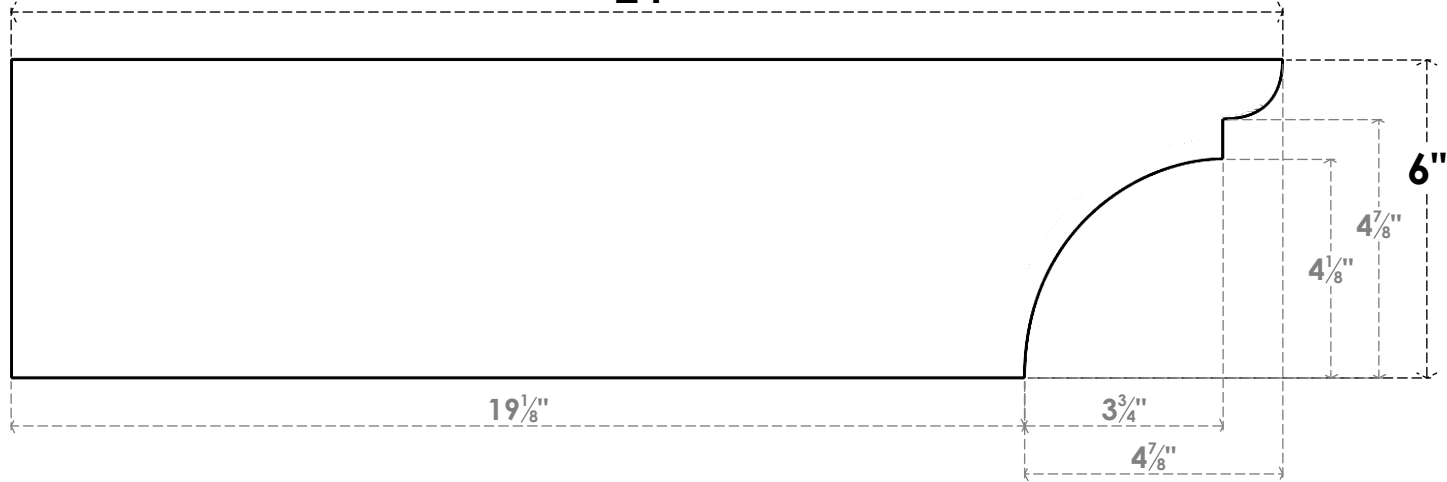

ITEM NUMBER: RFTURO060X06000X24000X006YOR00RCPR

6"W X 6"H X 24"L TIMBERTHANE ROUGH CEDAR YORKTOWN FAUX WOOD OPEN RAFTER TAIL, 6" END, PRIMED TAN

SIDE PROFILE

FRONT PROFILE

ISOMETRIC

GENERATED DATE : 03/02/2023