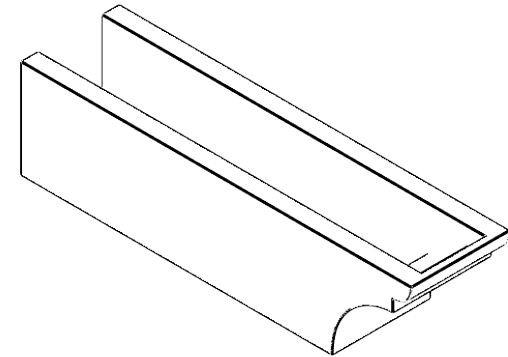

ITEM NUMBER: RFTURO060X06000X24000X006YOR00RCPR

6"W X 6"H X 24"L TIMBERTHANE ROUGH CEDAR YORKTOWN FAUX WOOD OPEN RAFTER TAIL, 6" END, PRIMED TAN

SIDE PROFILE

FRONT PROFILE

ISOMETRIC

GENERATED DATE : 03/02/2023

EKENA MILLWORK
2300 WEST MAIN ST.
CLARKSVILLE, TX 75426
TOLL FREE: 866-607-0453
WWW.EKENAMILLWORK.COM

NOTES

1. INSTALLATION TO BE COMPLETED IN ACCORDANCE WITH MANUFACTURER'S SPECIFICATIONS.
2. DRAWING MAY NOT BE TO SCALE
3. THIS DRAWING IS INTENDED FOR DESIGN AND PLANNING PURPOSES ONLY.
4. ALL INFORMATION CONTAINED HEREIN WAS CURRENT AT THE TIME OF DEVELOPMENT BUT MUST BE REVIEWED AND APPROVED BY THE PRODUCT MANUFACTURER TO BE CONSIDERED ACCURATE.
5. TIMBERTHANE ARCHITECTURAL PRODUCTS ARE MADE FROM HIGH DENSITY URETHANE AND COME FACTORY PRIMED