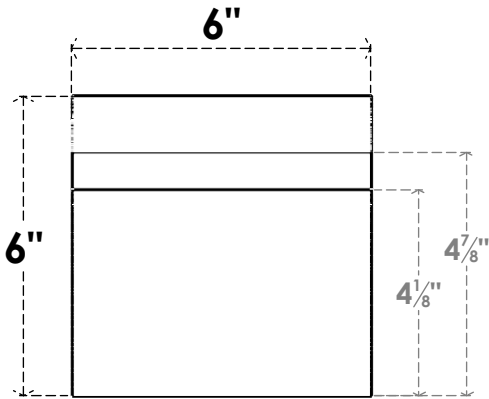

ITEM NUMBER: RFTURO060X06000X24000X006YOR00RCPR

6"W X 6"H X 24"L TIMBERTHANE ROUGH CEDAR YORKTOWN FAUX WOOD OPEN RAFTER TAIL, 6" END, PRIMED TAN

SIDE PROFILE

FRONT PROFILE

ISOMETRIC

GENERATED DATE : 03/02/2023